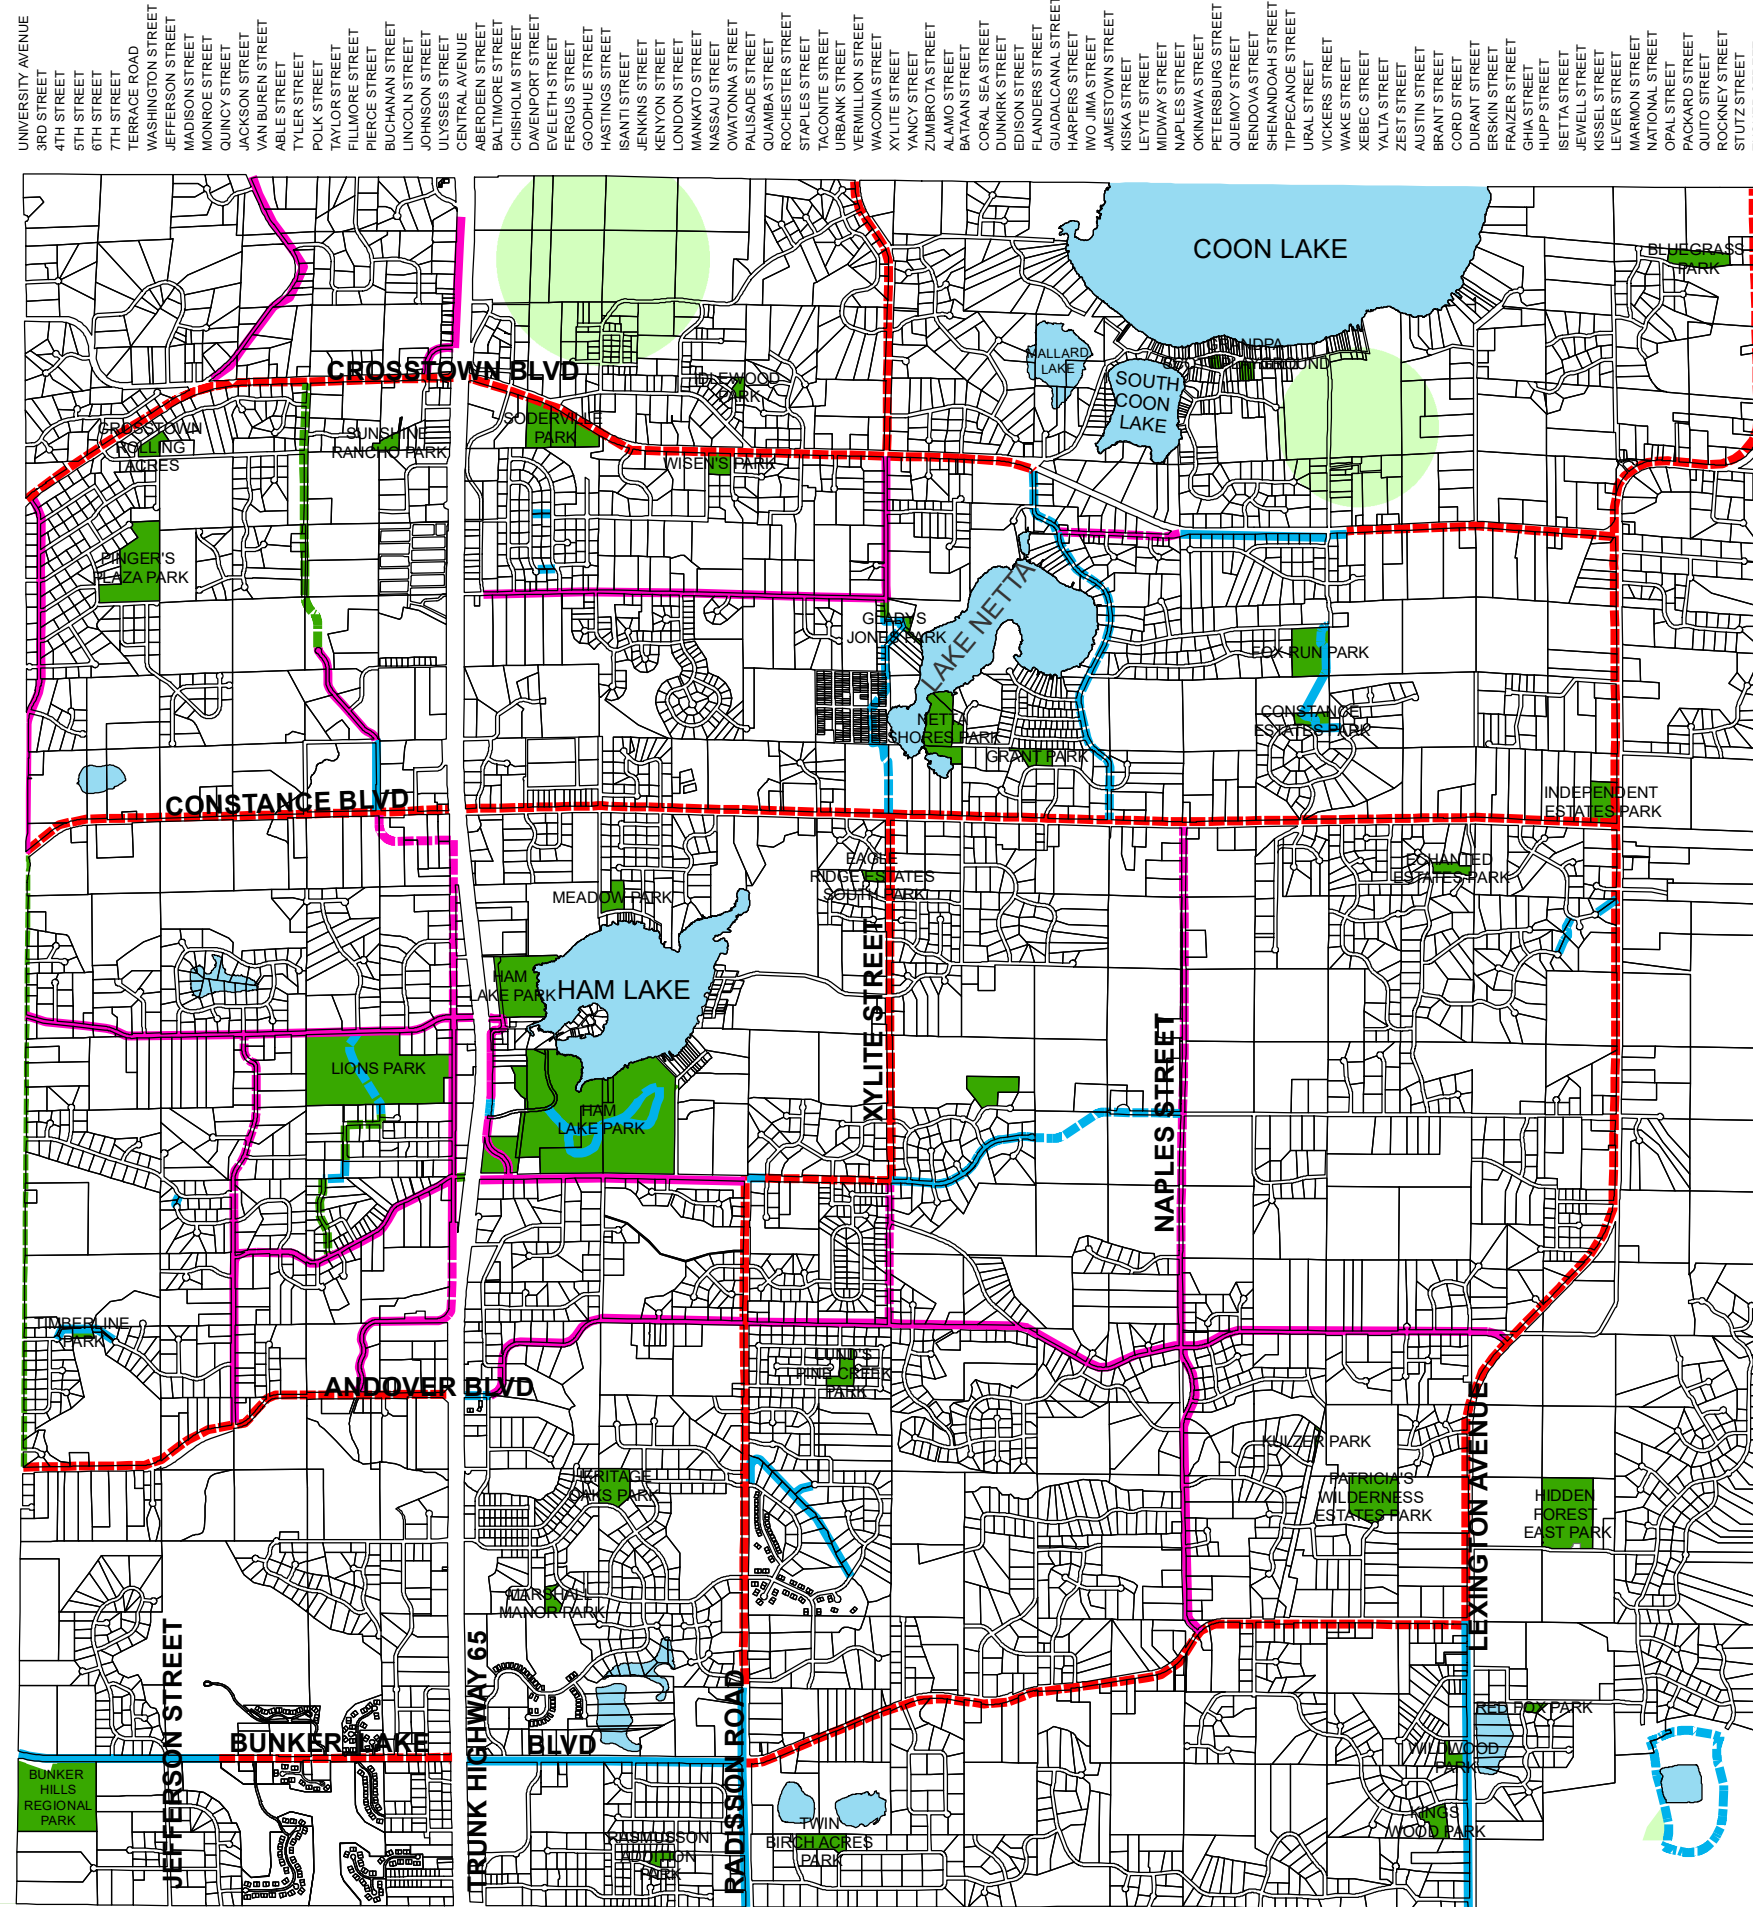

PRESIDENTS

CITIES

BATTLES

AUTOMOBILES

HAM LAKE, MINNESOTA

BIKE FACILITIES MAP

Legend

- Existing Bike Lane
- Existing Bike Path
- Proposed County Bike Path
- Proposed Bike Lane/Path
- Proposed Bike Lane
- Proposed Bike Path
- Potential Future Park
- Existing Park

MAP DATE:

3/10/2026

G:\Website\Bike.mxd